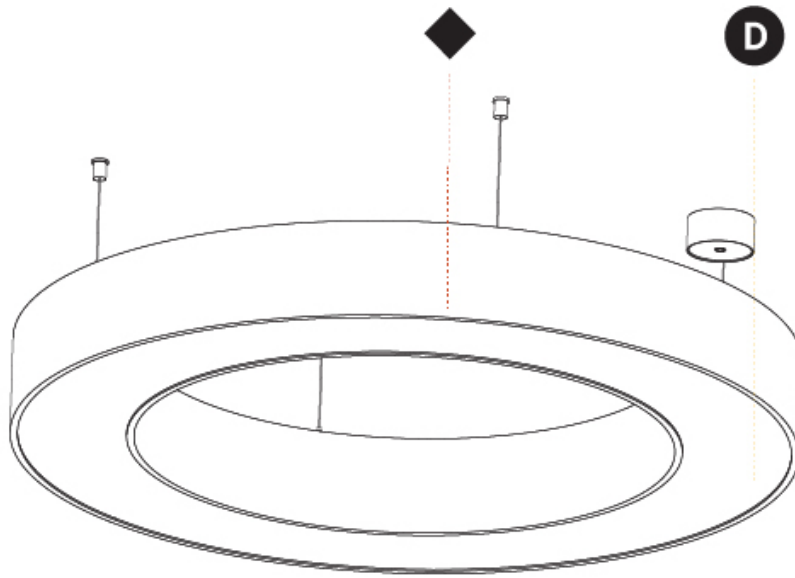

GLORIOUS SUSPENSION

A30303-

PROJECT _____

TYPE _____

SPECIFIER _____

QUANTITY _____

DATE _____

A