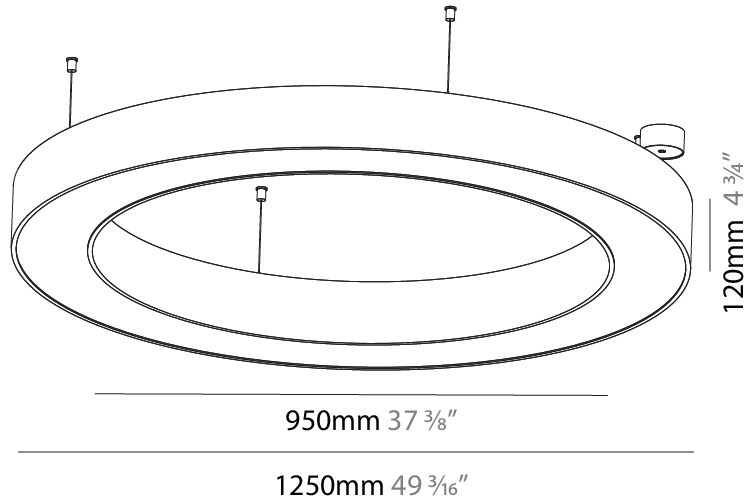

GENERAL

Series: Glorious
Subseries: Glorious
Brand: Prolicht
Division: Architectural
Mounting Type: Suspension
Mounting Location: Ceiling
Subcategory: Ambient

PHYSICAL

Shape: Round
Diameter (mm): 1250
Diameter (in): 49 ³/₁₆
Height (mm): 120
Height (in): 4 ³/₄
Max. Overall Height (mm): 2120
Max. Overall Height (in): 83 ⁷/₁₆
Light Distribution: Direct
Weight (kg): 12.847
Weight (lbs): 28.26
Diffuser: [PMMA - Opal or Micro-Prism](#)
Fixture Finish: [SSR / BKV / CWI / CRY / HAB / UFT / ITA / RUA / FTG / MYG / LOD / PUS / FRO / FUP / KIA / POP / BLS / SPG / MEY / GOH / GUM / CHC / COM / ABZ / JAG / OBR / MOS / ROR](#)
Fixture Material: Aluminum

ELECTRICAL

Lamp Type: LED (Zhaga Standard)
Input Wattage (W): 60
Total Output Wattage (W): 48 / 38.4 (3500K)
Dimming: [Non-Dimming / Phase Dimming (120Vac only) / 0-10V Dimming](#)
Driver Included: Yes
Driver Location: Integrated
Driver Type: Constant Current
Driver Class: Class 2
Input Voltage (V): 120 - 277
Constant Current (mA): 350 / 1200 (3500K)

LED

[Color Temperature (°K): 3000 / 3500 / 4000](#)
Max. Delivered Lumen (lm): 5540 / 5733 / 5850
CRI: >80 CRI
Efficiency (%): 0.65
Lamp Life (hrs): 50000

OPTICAL

RATINGS AND CERTIFICATIONS

Certified By: Certified for North American Standards
IP rating: IP20